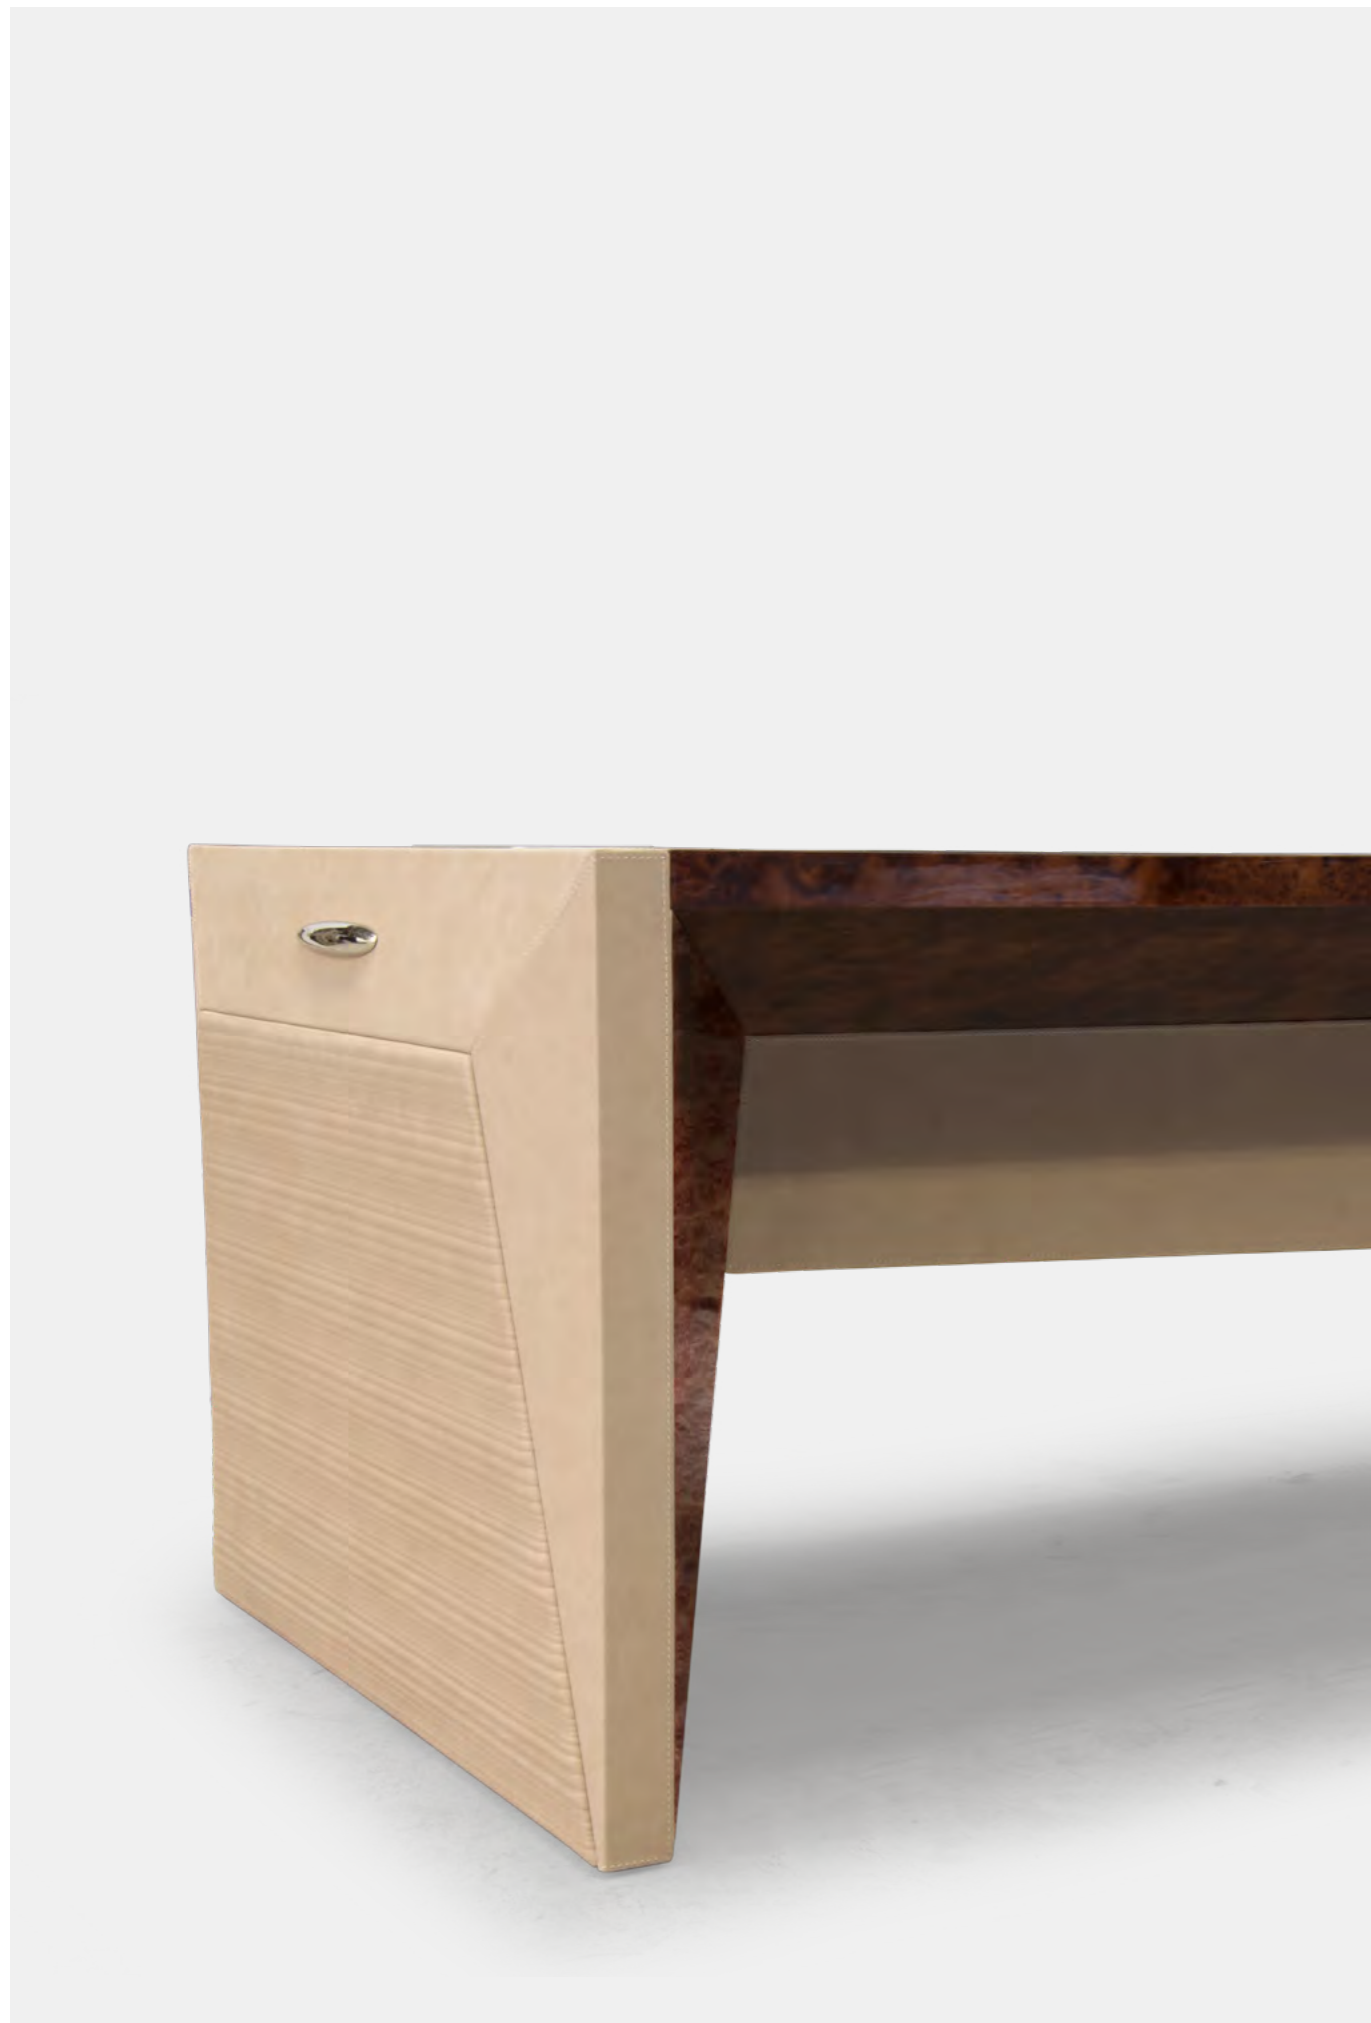

SALAMANCA OFFICE

SALAMANCA

Desk, cm 230x100x77h

In leather Skin col. Sand on sides & central top, sides in leather canneté quilted, top in veneer Elm glossy, black inserts on top, with multiplug on right side sitting (option), with TL metal logo nickel with red shield