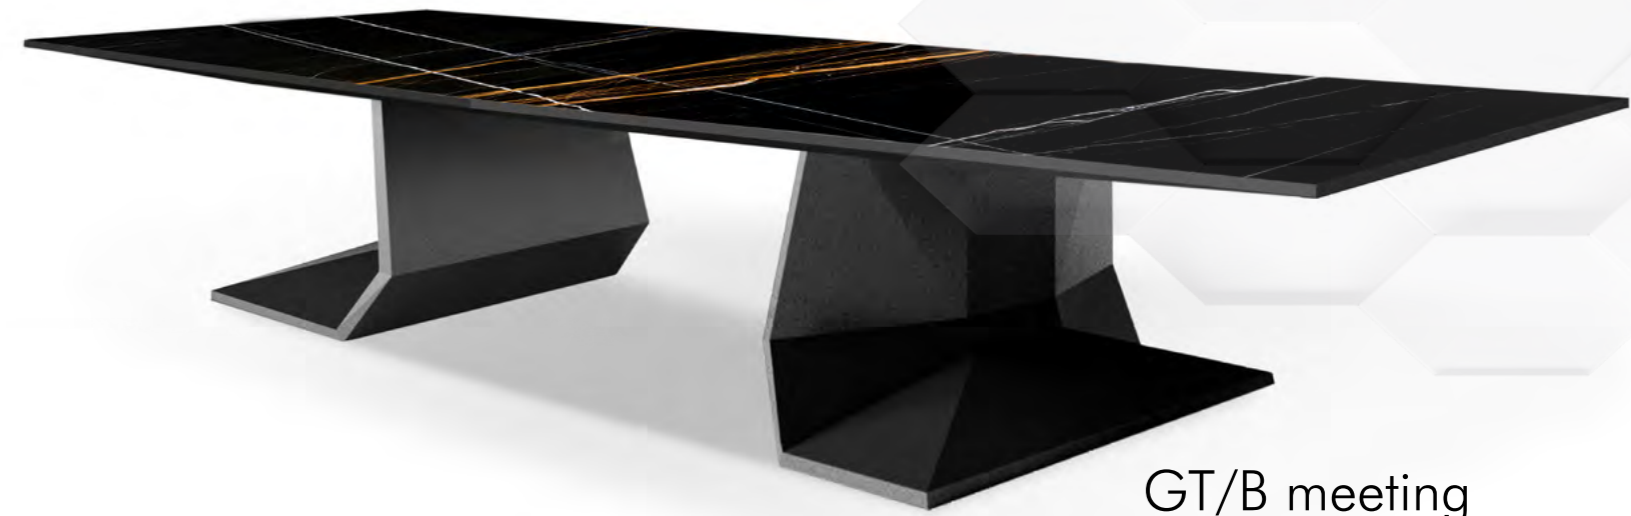

LIMITED EDITION / ONLY 29 PIECES

GT meeting

Meeting Table, cm 400x170x75,5h

Version A: internal base

Version B: external base

Top in Sahara Noir marble with matt Black lacquered legs.

GT/B meeting

GT/A meeting