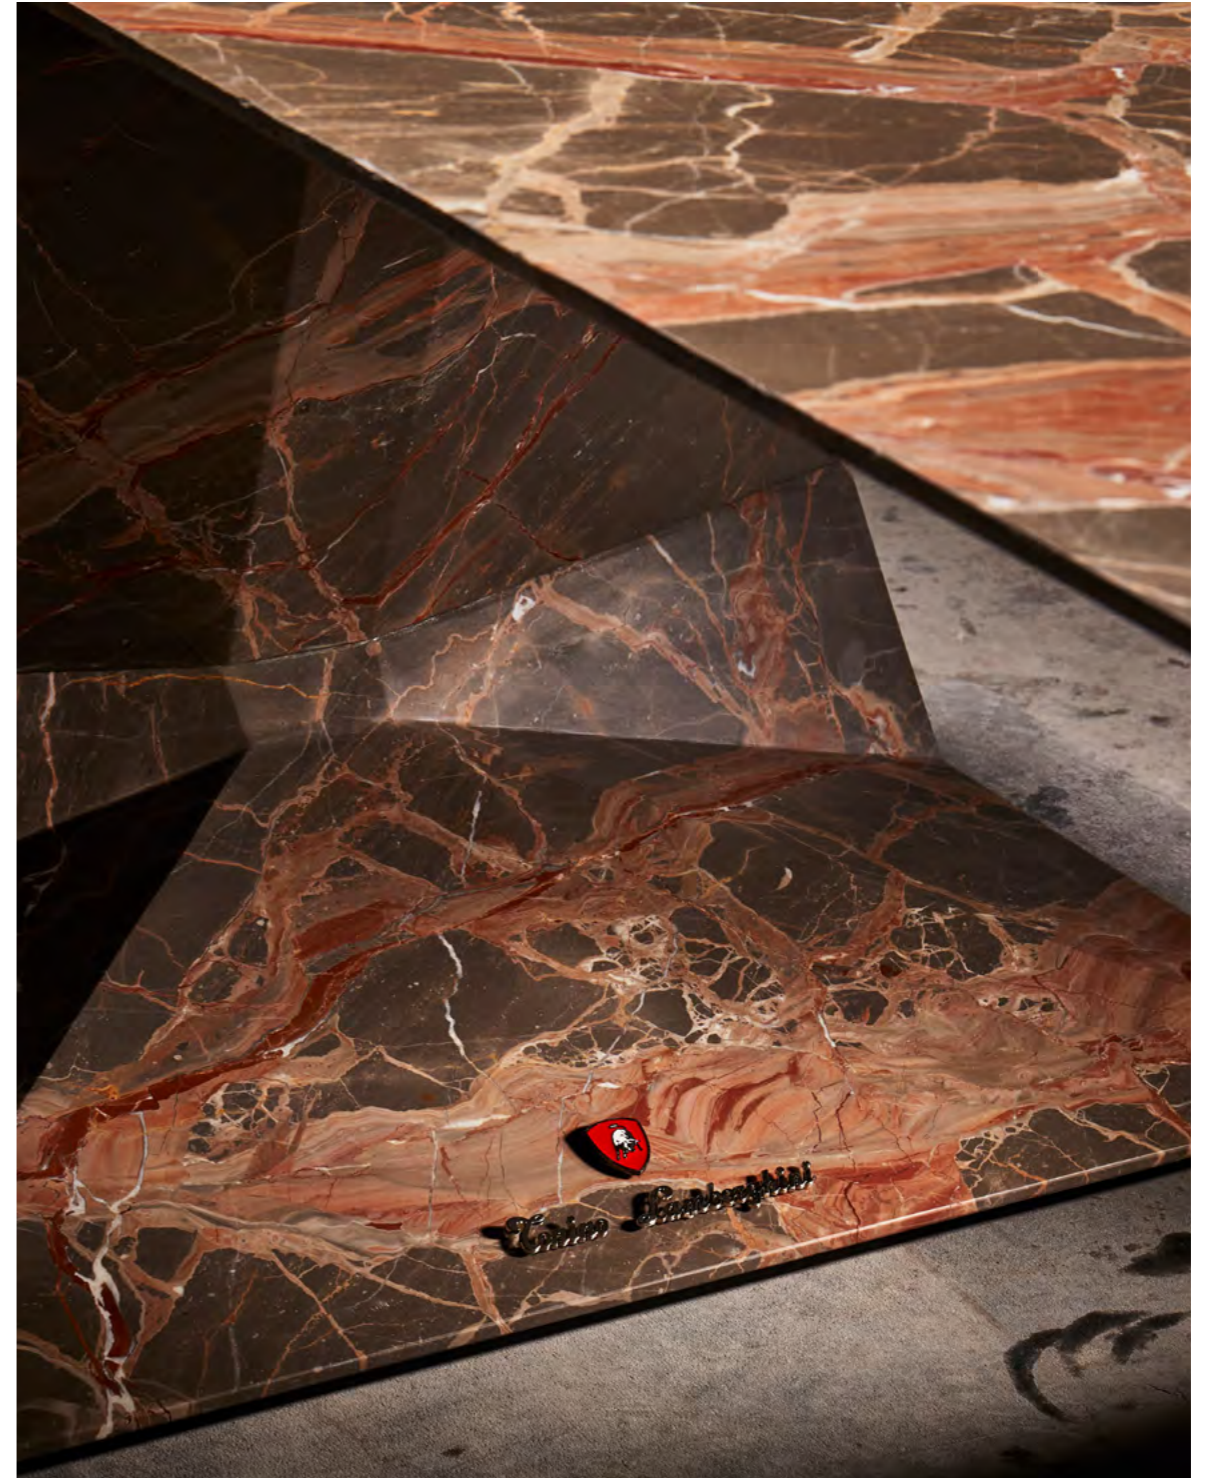

GT MARBLE 888

Presidential Desk, cm 250x100x74h
All in Ombra di Caravaggio marble, with metal logo TL,
col. Nickel with Red shield, on the internal base.

LIMITED EDITION / ONLY 29 PIECES