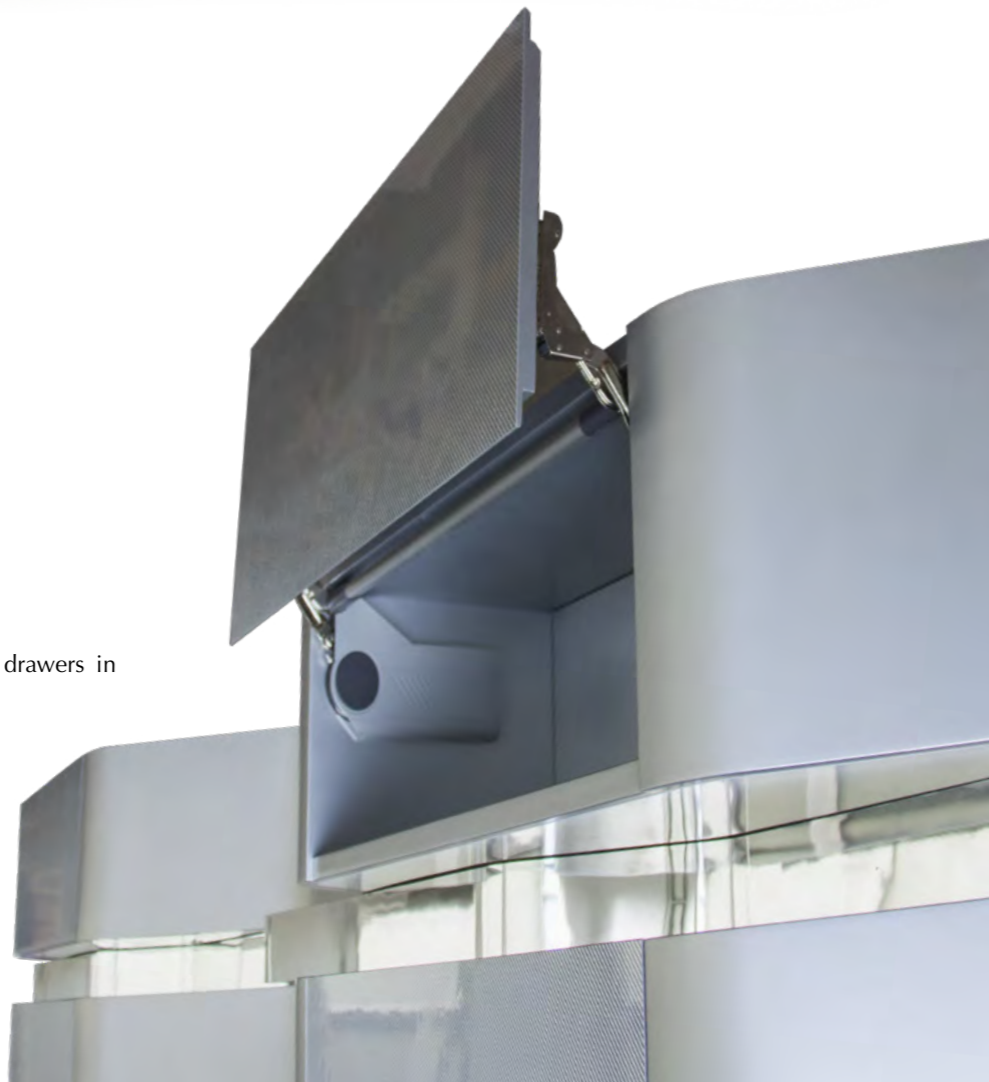

V083 (next page)

Living wall cabinet, cm 450x50x150h
Lacquered silver matt structure with frontal drawers in alutex, led lights.

ASTON MARTIN