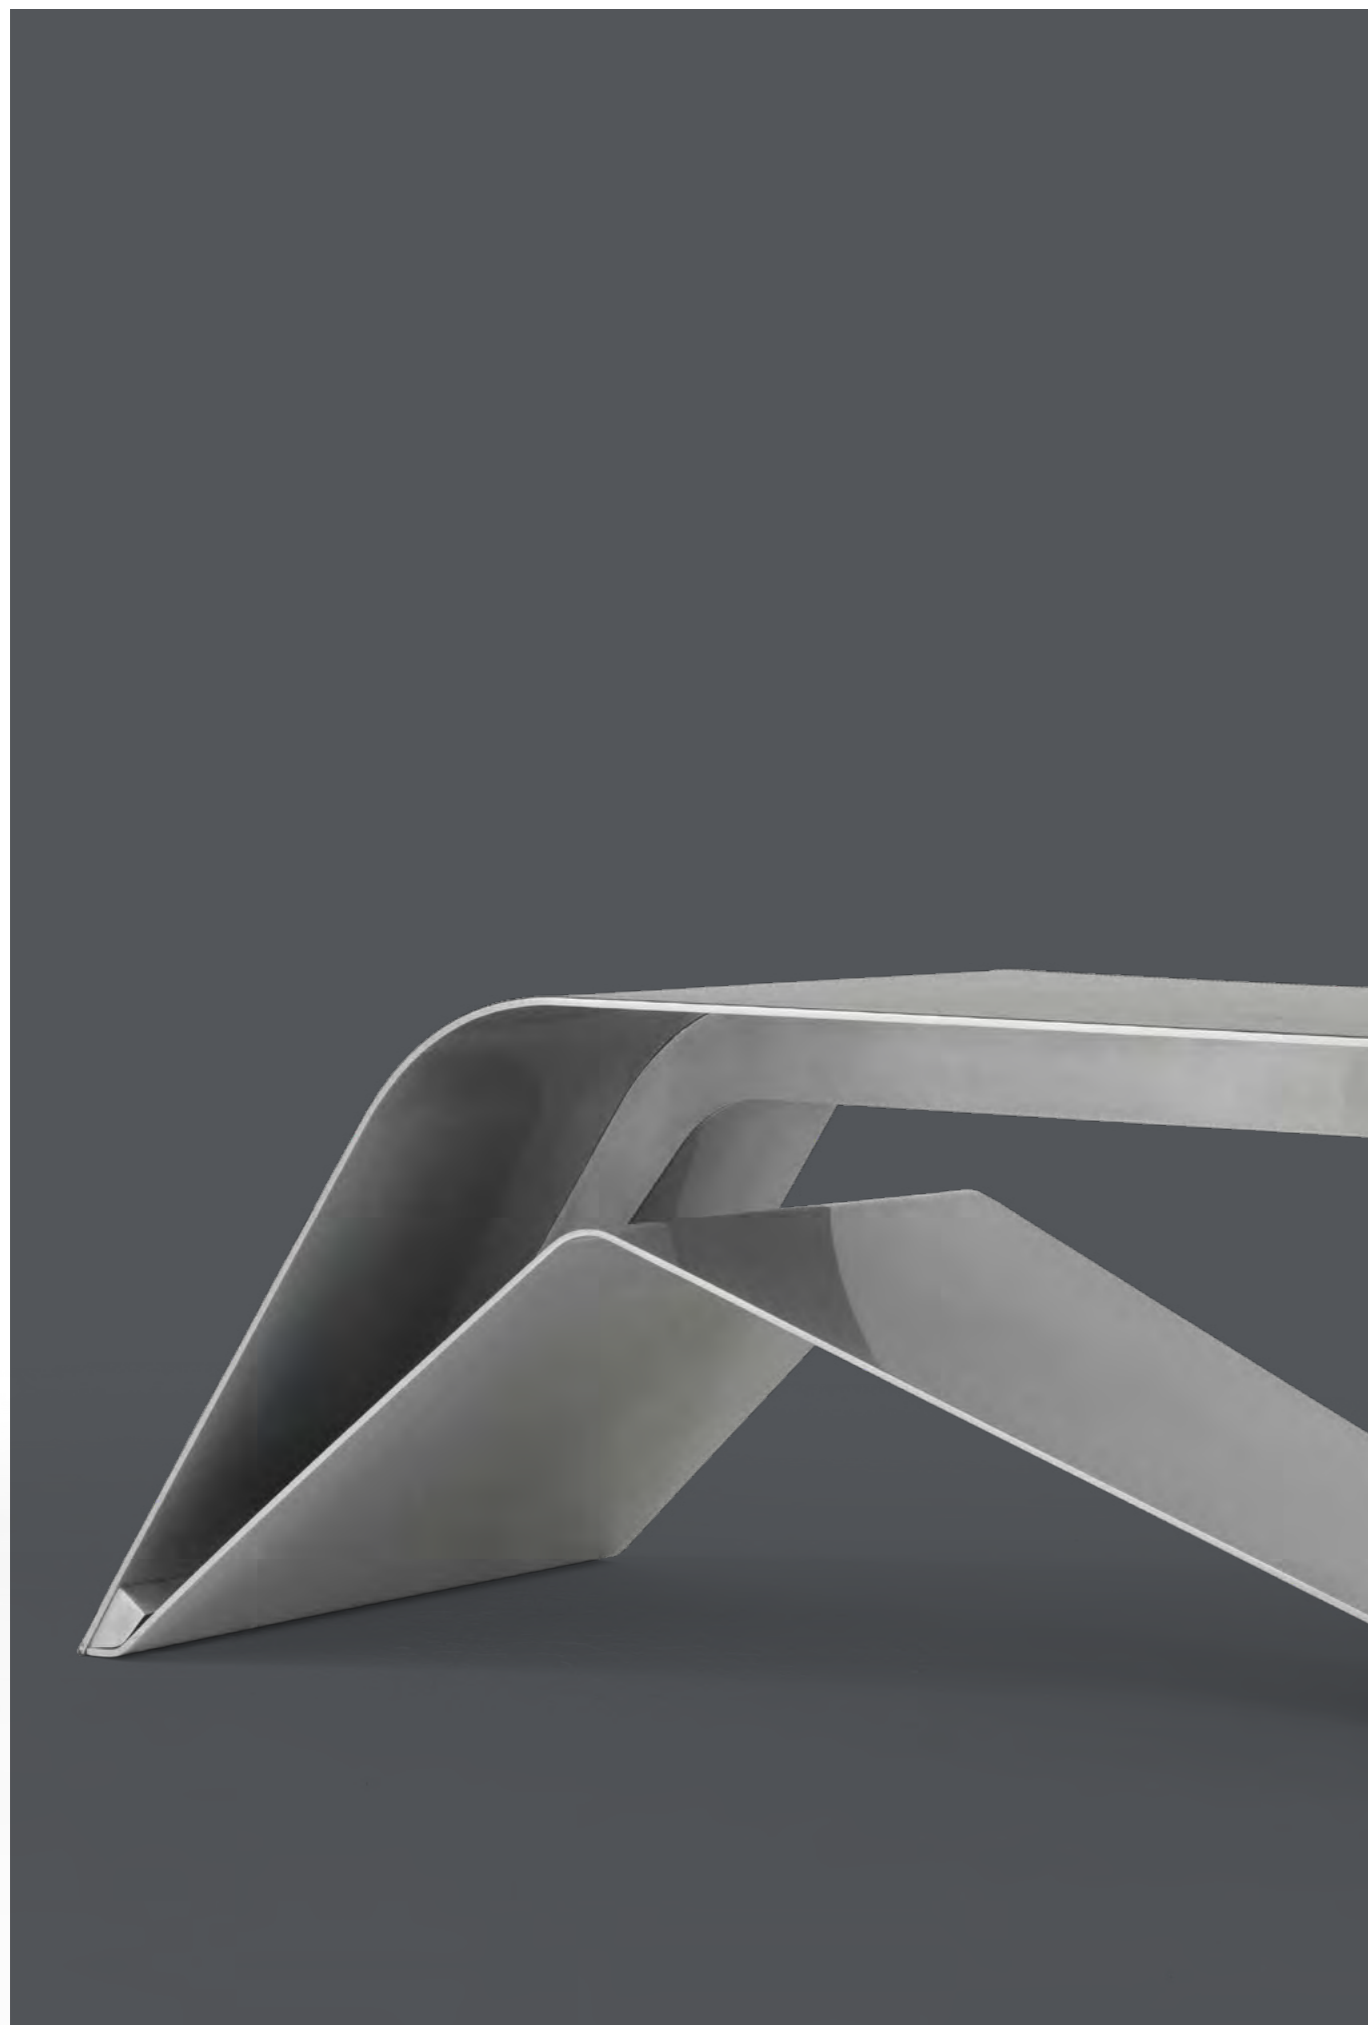

V004 OFFICE

ASTON MARTIN