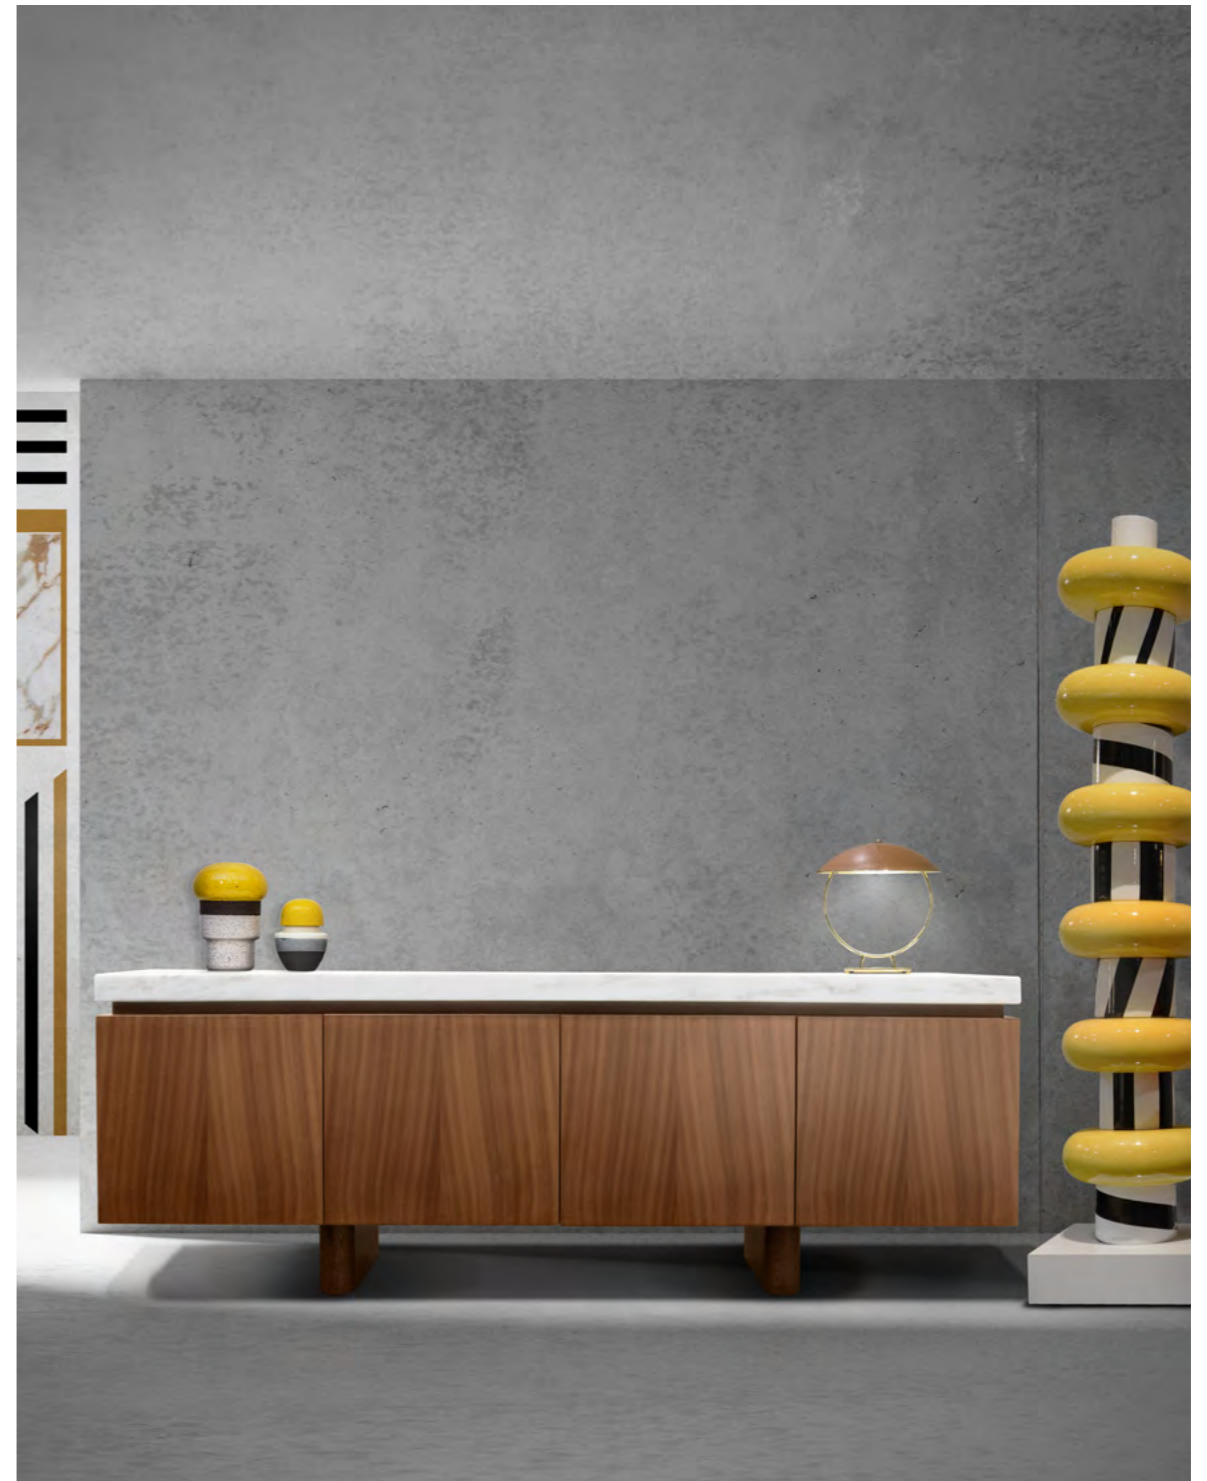

CHICAGO

Sideboard, cm 200x50x73h
Marble top Afyon white, doors handleless opening, structure in Mahogany matt finish, inside in veneer Mahogany matt finish and central glass shelves col. bronze.