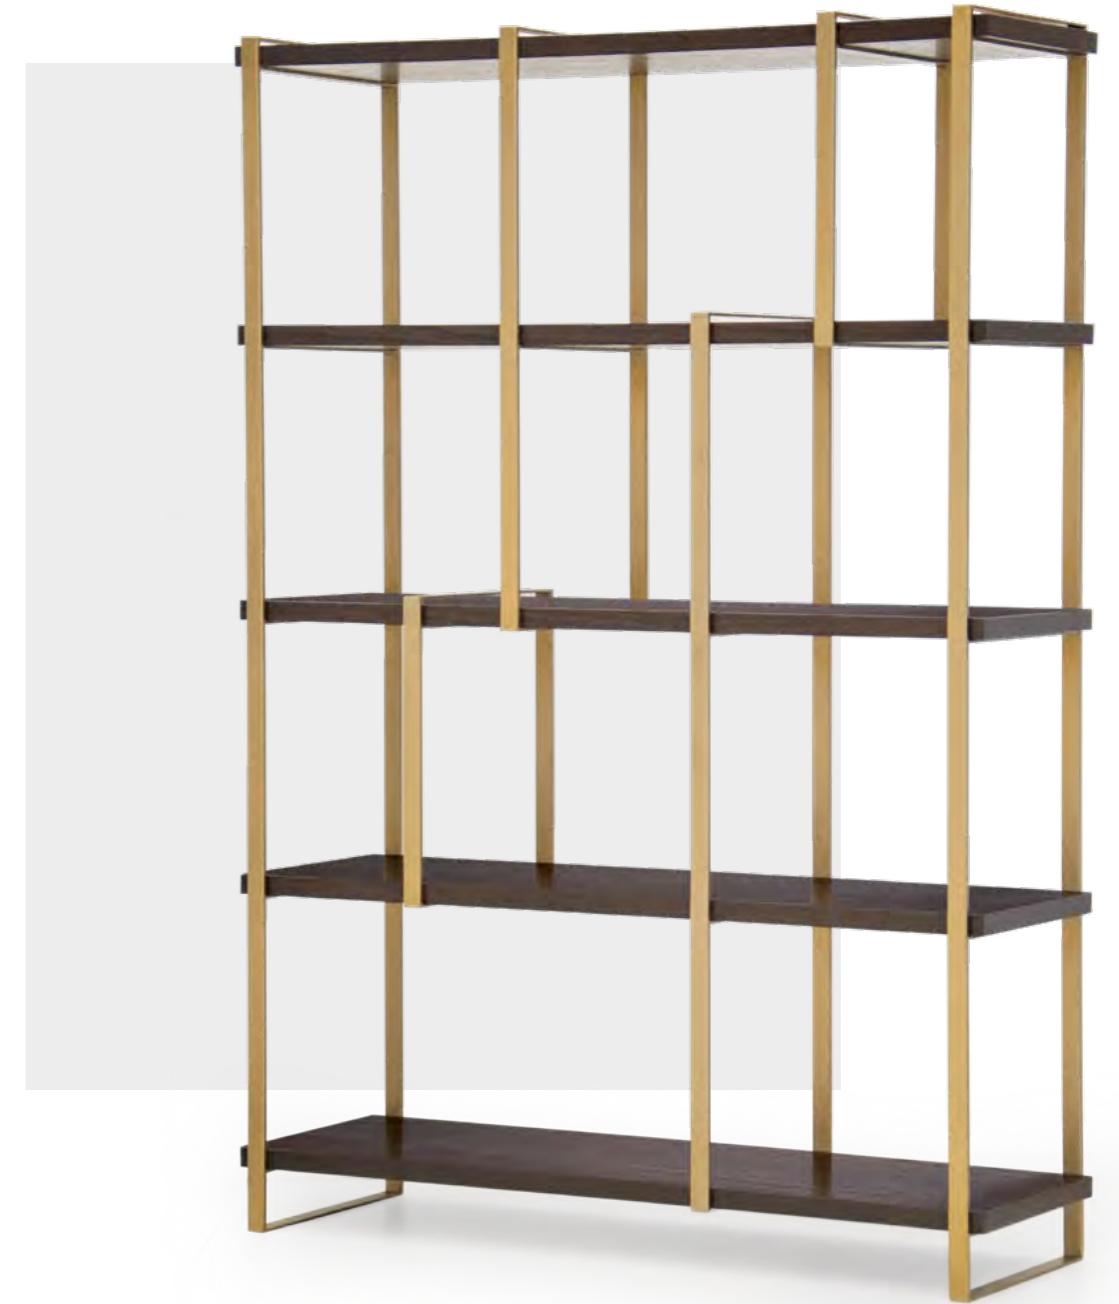

FORTYTWO L

Bookshelf LARGE, cm 125x40x182h
Shelves in veneer Ash stained Moka, metal structure in
Goldchamp matt