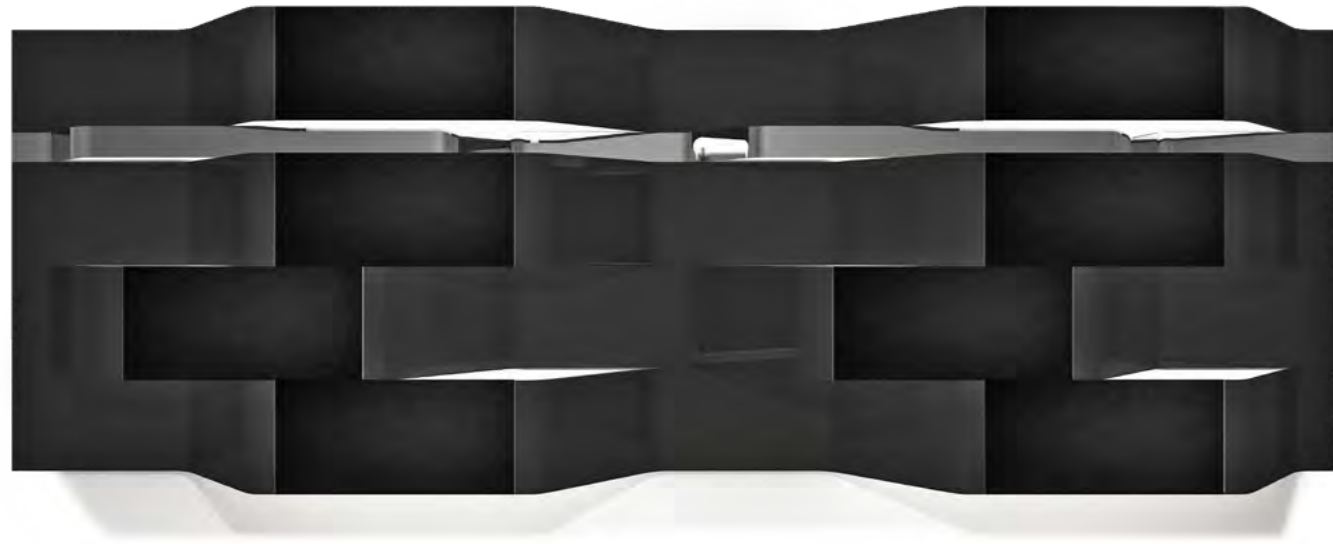

ASTON MARTIN

FURNITURE & ACCESSORIES OFFICE

V258

Floor lamp, cm diam. 48x162h
Table lamp, cm diam. 48x61h
Night lamp, cm diam. 30x45h
Shade in smoked glass, metal structure in light gold finish

V083 (up)

Living wall cabinet, cm 450x50x150h
Lacquered black matt structure with frontal drawers in leather, led lights