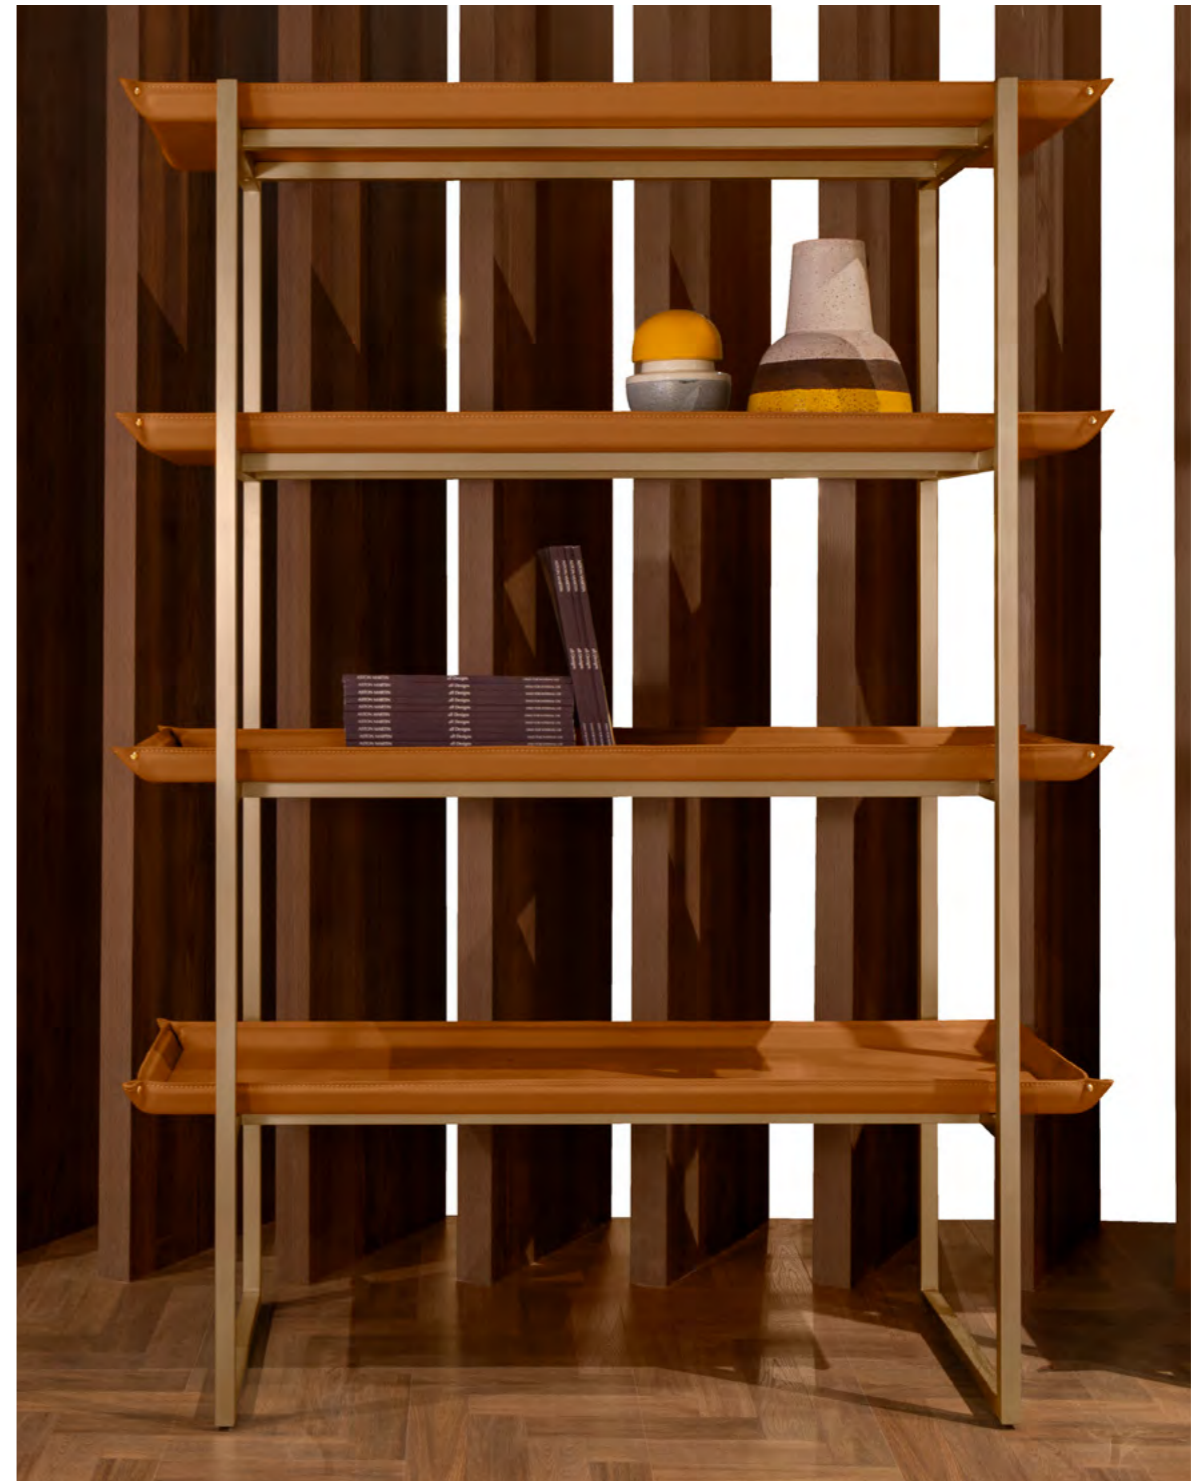

ASTON MARTIN

V026 MEETING TABLE

FURNITURE & ACCESSORIES OFFICE

ASTON MARTIN

V274

Bookshelf, cm 125x47x171h
Metal structure in light gold finish, shelves in Cuoio
leather col. Kestral Tan

V274

Bookshelf, cm 180x47x171h
Metal structure in light gold finish, shelves in Cuoio
leather col. Kestral Tan