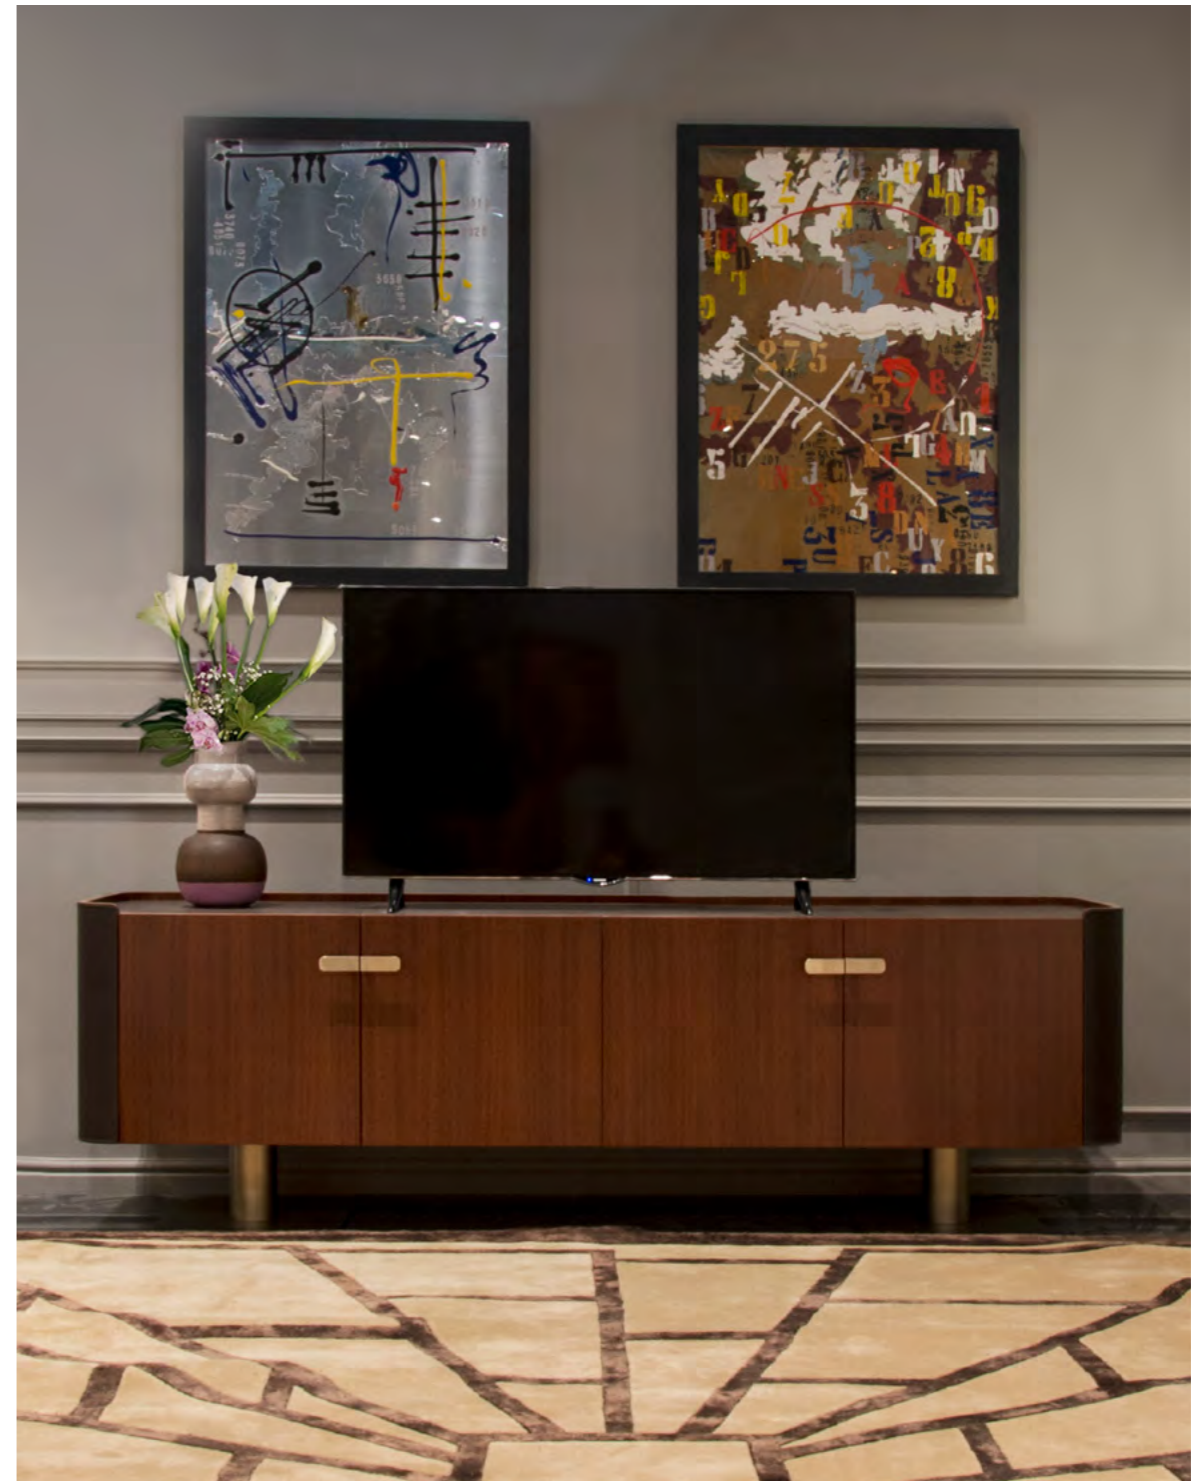

DOWNTOWN

TV Cabinet, cm 245x52x42h
 Top and interior in Ash veneer lacquered col. Oyster Open
 Pore, doors and sides in leather Nabuk col. Black.

OVERSEAS

Sideboard, cm 218x53x50h
 Structure & top in leather Daino col. Chestnut, front of doors
 in veneer Mahogany matt, metal handles col. light gold matt,
 metal legs col. Goldchamp S. matt.