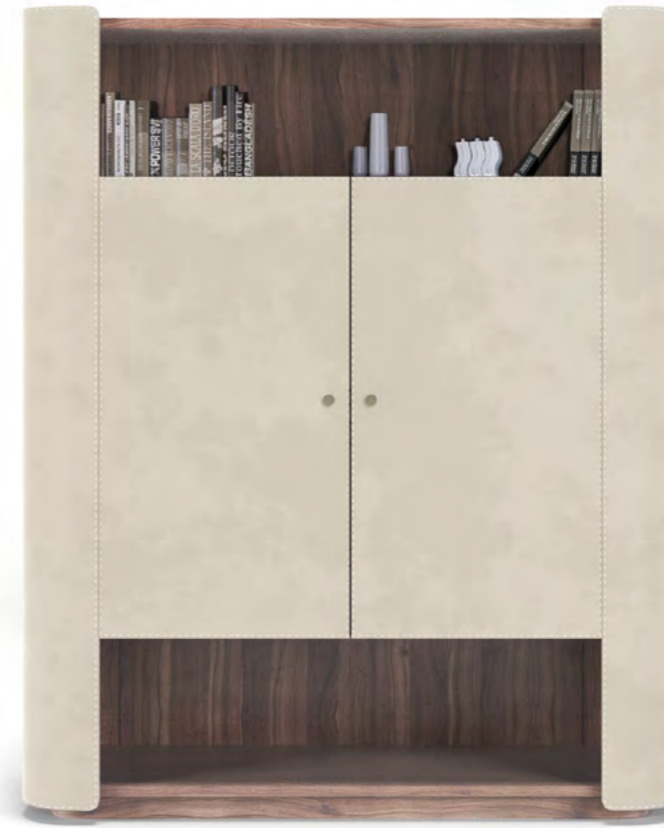

DOWNTOWN leather

Bookshelf, cm 125x43x153h
Structure in Venice veneer, sides and front of doors in leather art. Nabuk col. Sand, FORMITALIA handles