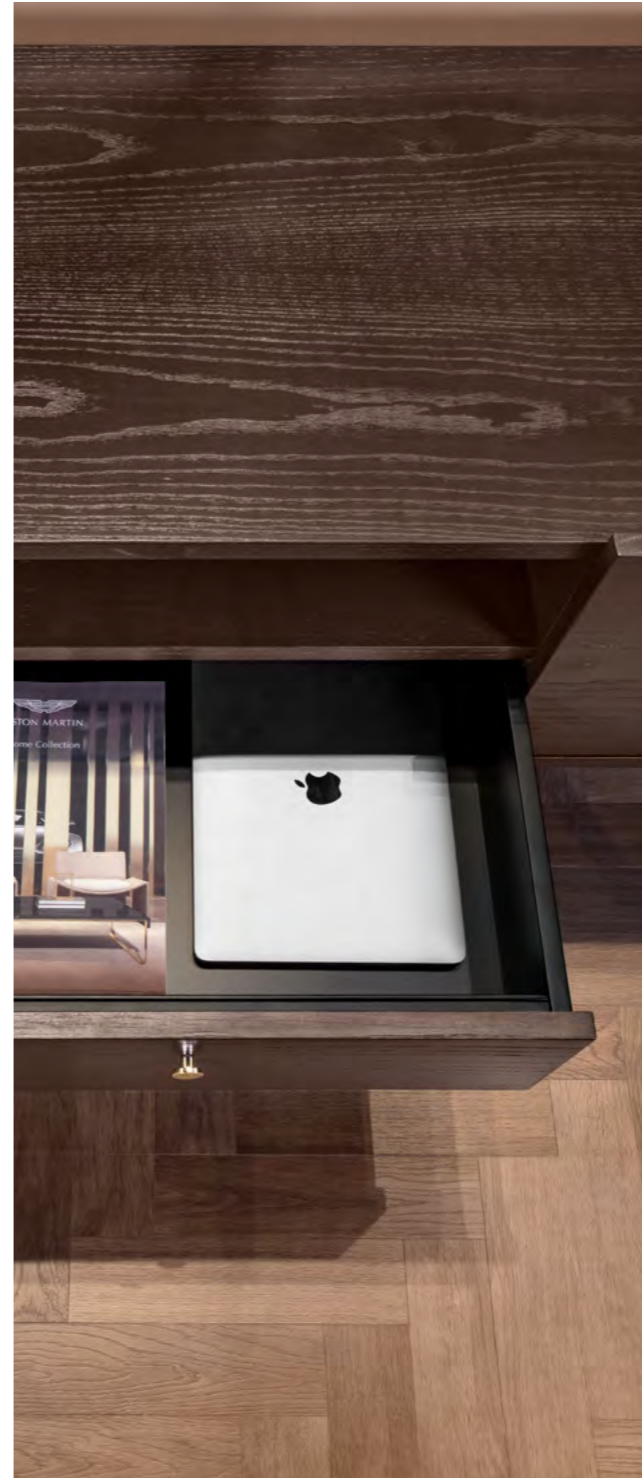

V246 T/C

Sideboard, cm 230x60x60h
Top and fronts of drawers and doors in Ash Stained Moka veneer, structure & flaps in Cuoio leather col. Taupe, metal structure & metal handle with AM logo in light gold finish

ASTON MARTIN

FURNITURE & ACCESSORIES OFFICE