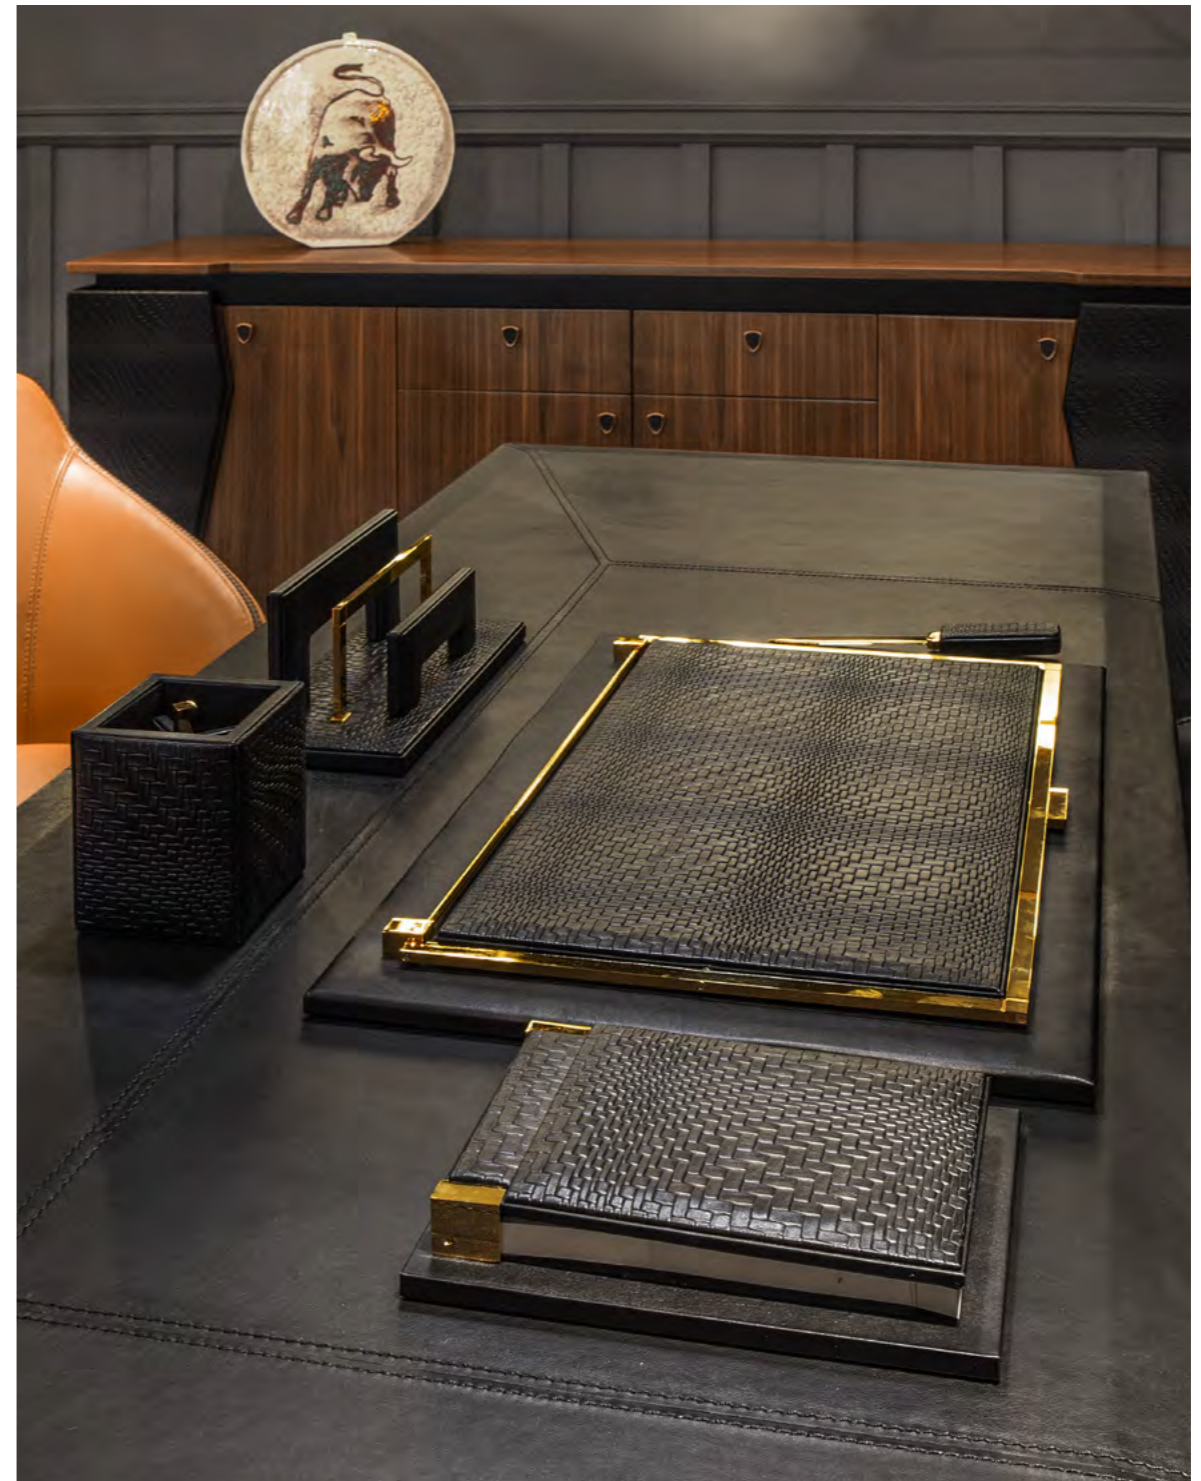

GT DESK KIT

Set of 5 pieces
Top in leather Daino col. Coal with "Bricks" print, edge in leather Daino col. Coal