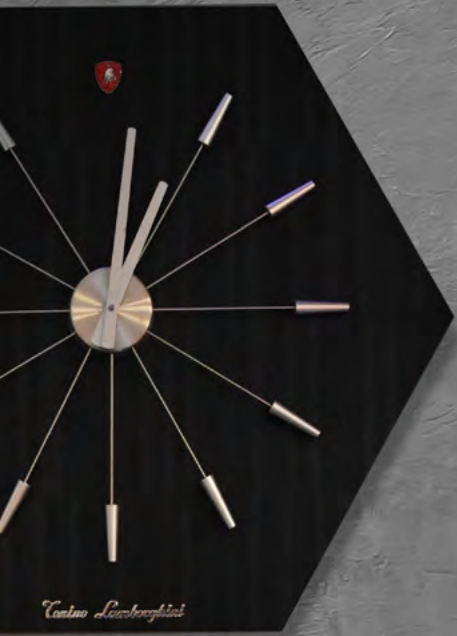

GRANDTOUR

President Chair, cm 77x75x110h
Leather cat. Kobe col.6242, with printed bull logo on
headrest, swivel base with wheels co.black

GRANDTOUR

Guest Chair, cm 73x65x100h
Inside in leather cat. Kobe col.6242, outside in leather cat.
Kobe col.Black, swivel base with wheels col.black